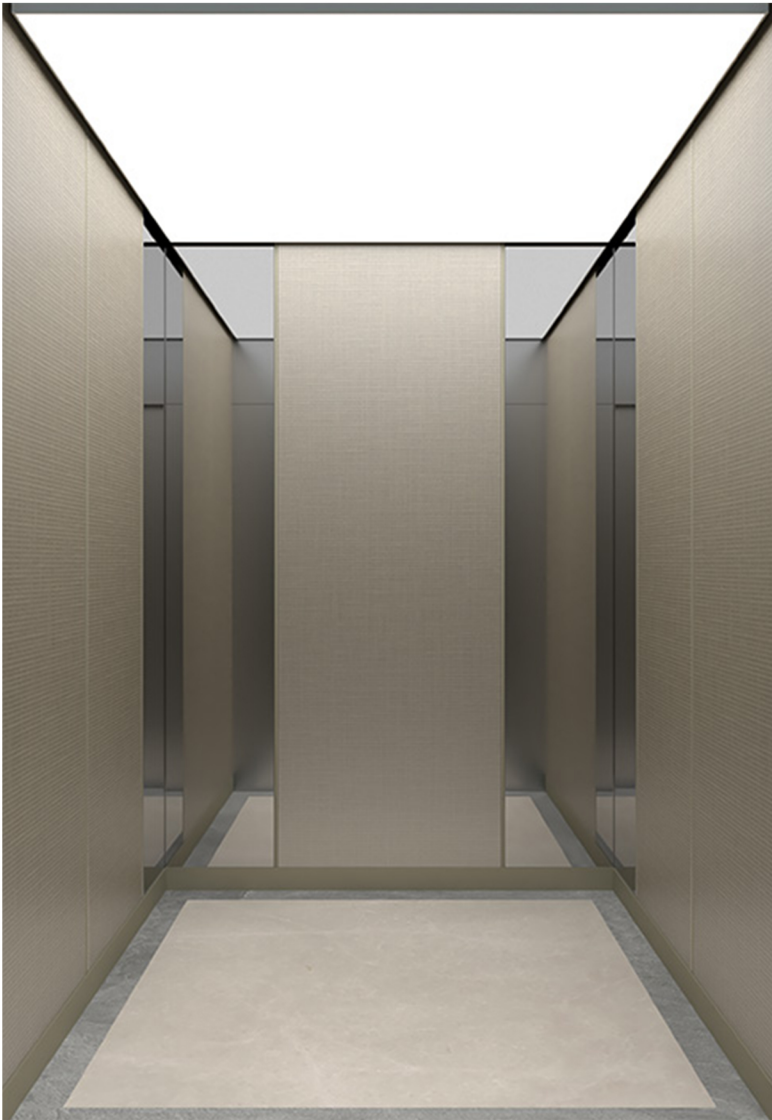

WARM

EV

E3

EV-E3

Optional

EV-E3

- Ceiling: surface light source ceiling
- Rear wall: artistic steel plate + molding + mirror stainless steel
- Side wall: artistic steel plate + molding + mirror stainless steel
- Handrail: /
- Skirting line: hairline stainless steel
- Floor: imitation stone pattern PVC

· Paid add-on options

- Disabled control box: metal stainless steel
- Handrail: stainless steel round tube handrail (side wall, rear wall optional)
- Floor: marble optional